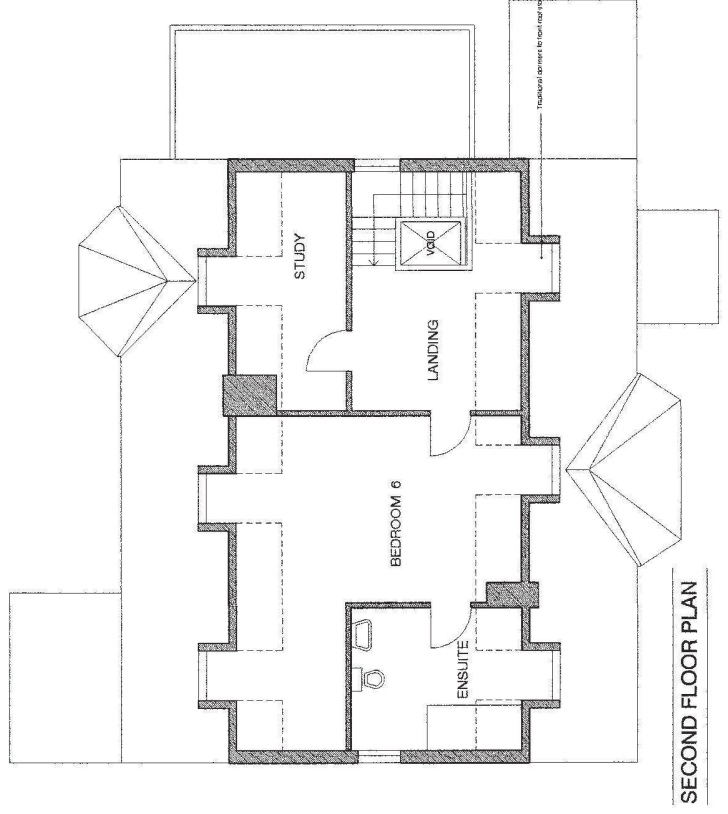

MR & MRS B CORBETT
 26 CHESTERTON HALL CRESCENT
 CAMBRIDGE
 CB4 3BS

PROPOSED PLANS

SPA WIND NUMBER: 766-26
 CLIENT REF: 766-26
 DATE: FEB 2012

SCALE: 1:50

WIN/01/11
 N.J. WINDSETT IBA
 24 WINDSETT ROAD
 CAMBRIDGE
 CB4 3BS
 TEL: 01223 319977

© COPYRIGHT RESERVED WINDSETT ARCHITECT

20-2-2012

GARDEN

GROUND FLOOR PLAN

CHESTERTON HALL CRESCENT

FIRST FLOOR PLAN

SECOND FLOOR PLAN