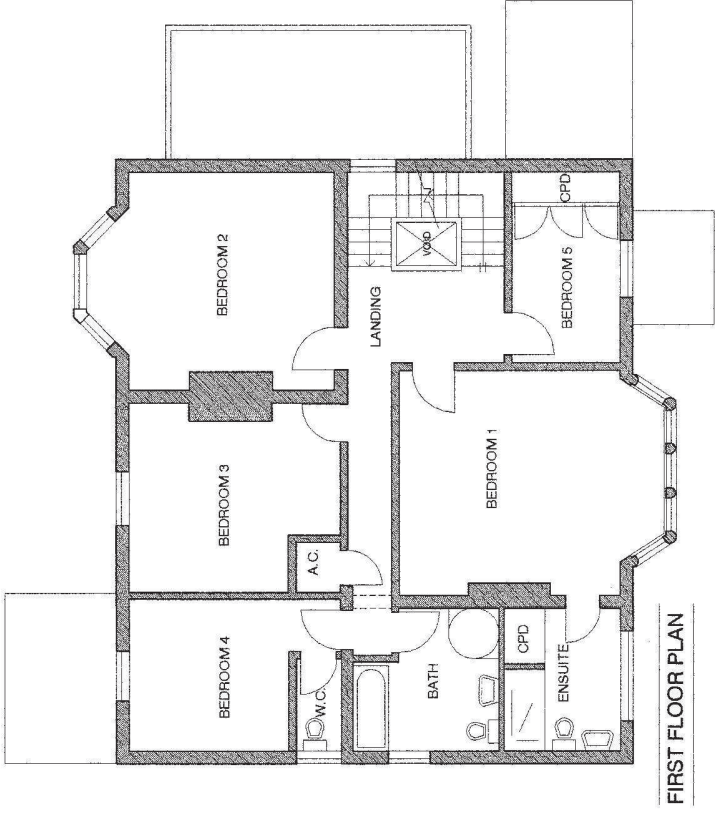

MR & MRS B CORBETT
 26 CHESTERTON HALL CRESCENT
 CAMBRIDGE
 CB4 3BS

PROPOSED PLANS

SPA WIND NUMBER: 766-26
 CLIENT REF: 766-26
 DATE: FEB 2012

SCALE: 1:50

WIN/01/11
 N.J. WINDSETT IBA
 24 WINDSETT ROAD
 CAMBRIDGE
 CB4 3BS
 TEL: 01223 319977

© COPYRIGHT RESERVED WINDSETT ARCHITECT

20-2-2012

GARDEN

GROUND FLOOR PLAN

CHESTERTON HALL CRESCENT

FIRST FLOOR PLAN

SECOND FLOOR PLAN