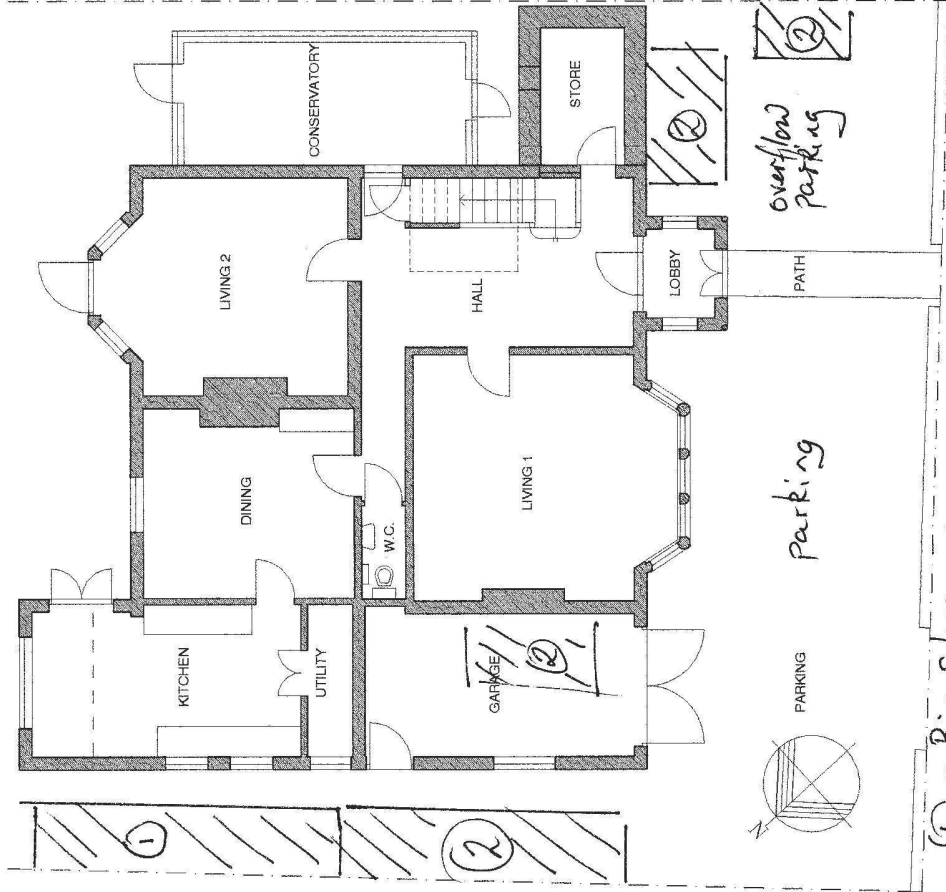

MR & MRS B CORBETT
 26 CHESTERTON HALL CRESCENT
 CAMBRIDGE
 CB4 3BS

PROPOSED PLANS

SPA WIND NUMBER: 766-26
 CLIENT REF: 766-26
 DATE: FEB 2012

SCALE: 1:50

WIN/01/11
 N.J. WINDSETT IBA
 24 WINDSETT ROAD
 CAMBRIDGE
 CB4 3BS
 TEL: 01223 319977

© COPYRIGHT RESERVED WINDSETT ARCHITECT

20-2-2012

GARDEN

GROUND FLOOR PLAN

CHESTERTON HALL CRESCENT

FIRST FLOOR PLAN

SECOND FLOOR PLAN